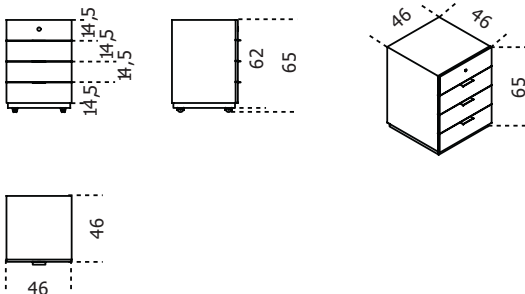

Gallotti&Radice

President Cassettiera

1975

Drawer unit in wood with sides covered by 6mm mirror or 5mm smoked "grigio Italia" mirror. On castors. Whitened oak, wengè stained or tobacco stained drawers. Also available with black, white or dark grey closed pore lacquered frontal panels with inside in grey melamine laminated wood. Lock on the first drawer only. Chromed handles.

Cm (L x W x H) Inches (L x W x H)
46 x 46 x 65 18 $\frac{1}{4}$ x 18 $\frac{1}{4}$ x 25 $\frac{3}{4}$

Finishings

Glass

Grigio "Italia"
mirror

Mirror

Metal

Satin brass

Wood